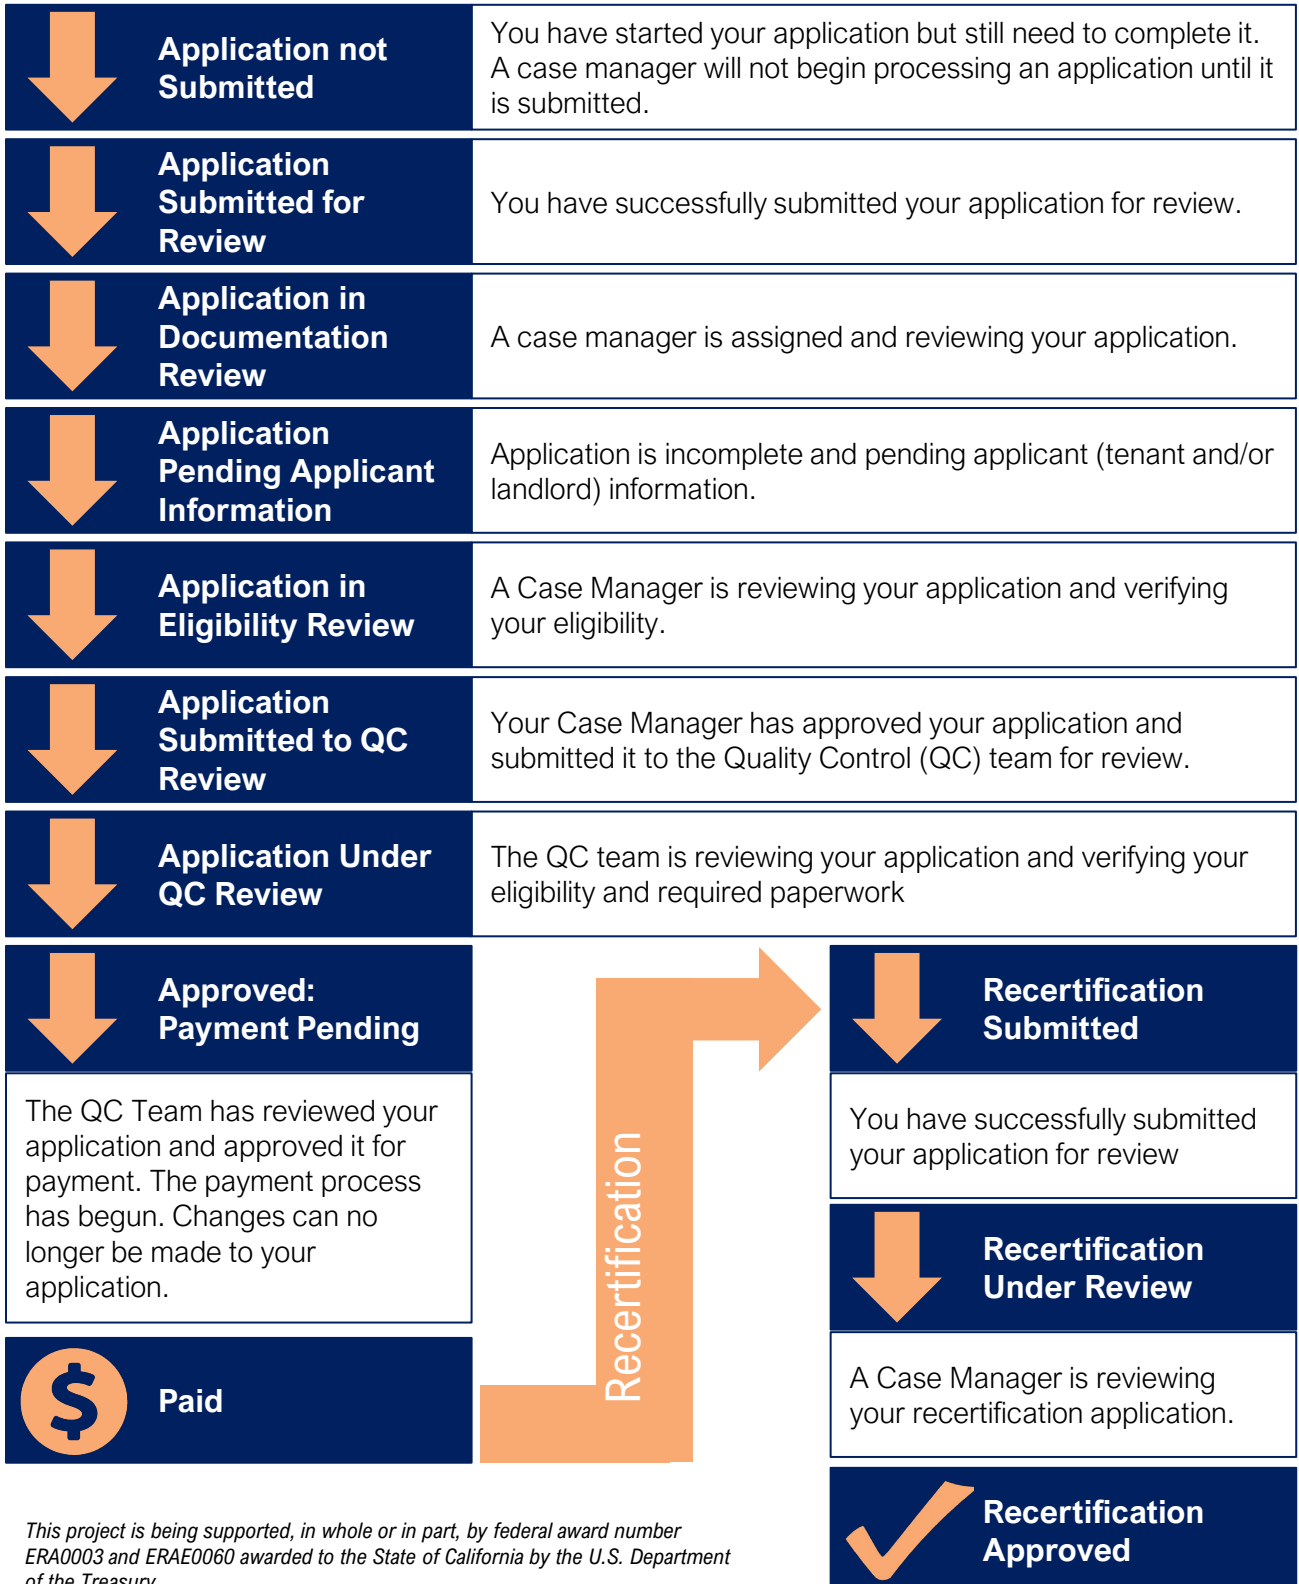

Where's My Application?

Log in using the link you received after submitting your application to check your application status.

This project is being supported, in whole or in part, by federal award number ERA0003 and ERAE0060 awarded to the State of California by the U.S. Department of the Treasury.